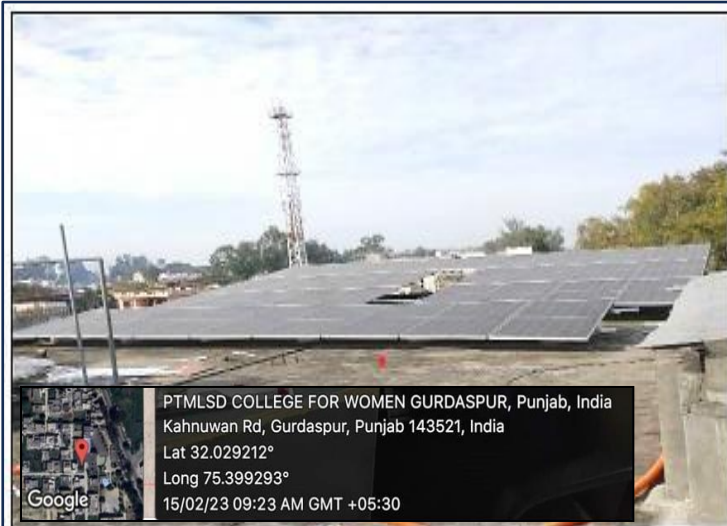

PTMLSD COLLEGE FOR WOMEN GURDASPUR, Punjab, India
Kahnuwan Rd, Gurdaspur, Punjab 143521, India
Lat 32.029212°
Long 75.399293°
15/02/23 09:23 AM GMT +05:30

ROOFTOP SOLAR SYSTEM