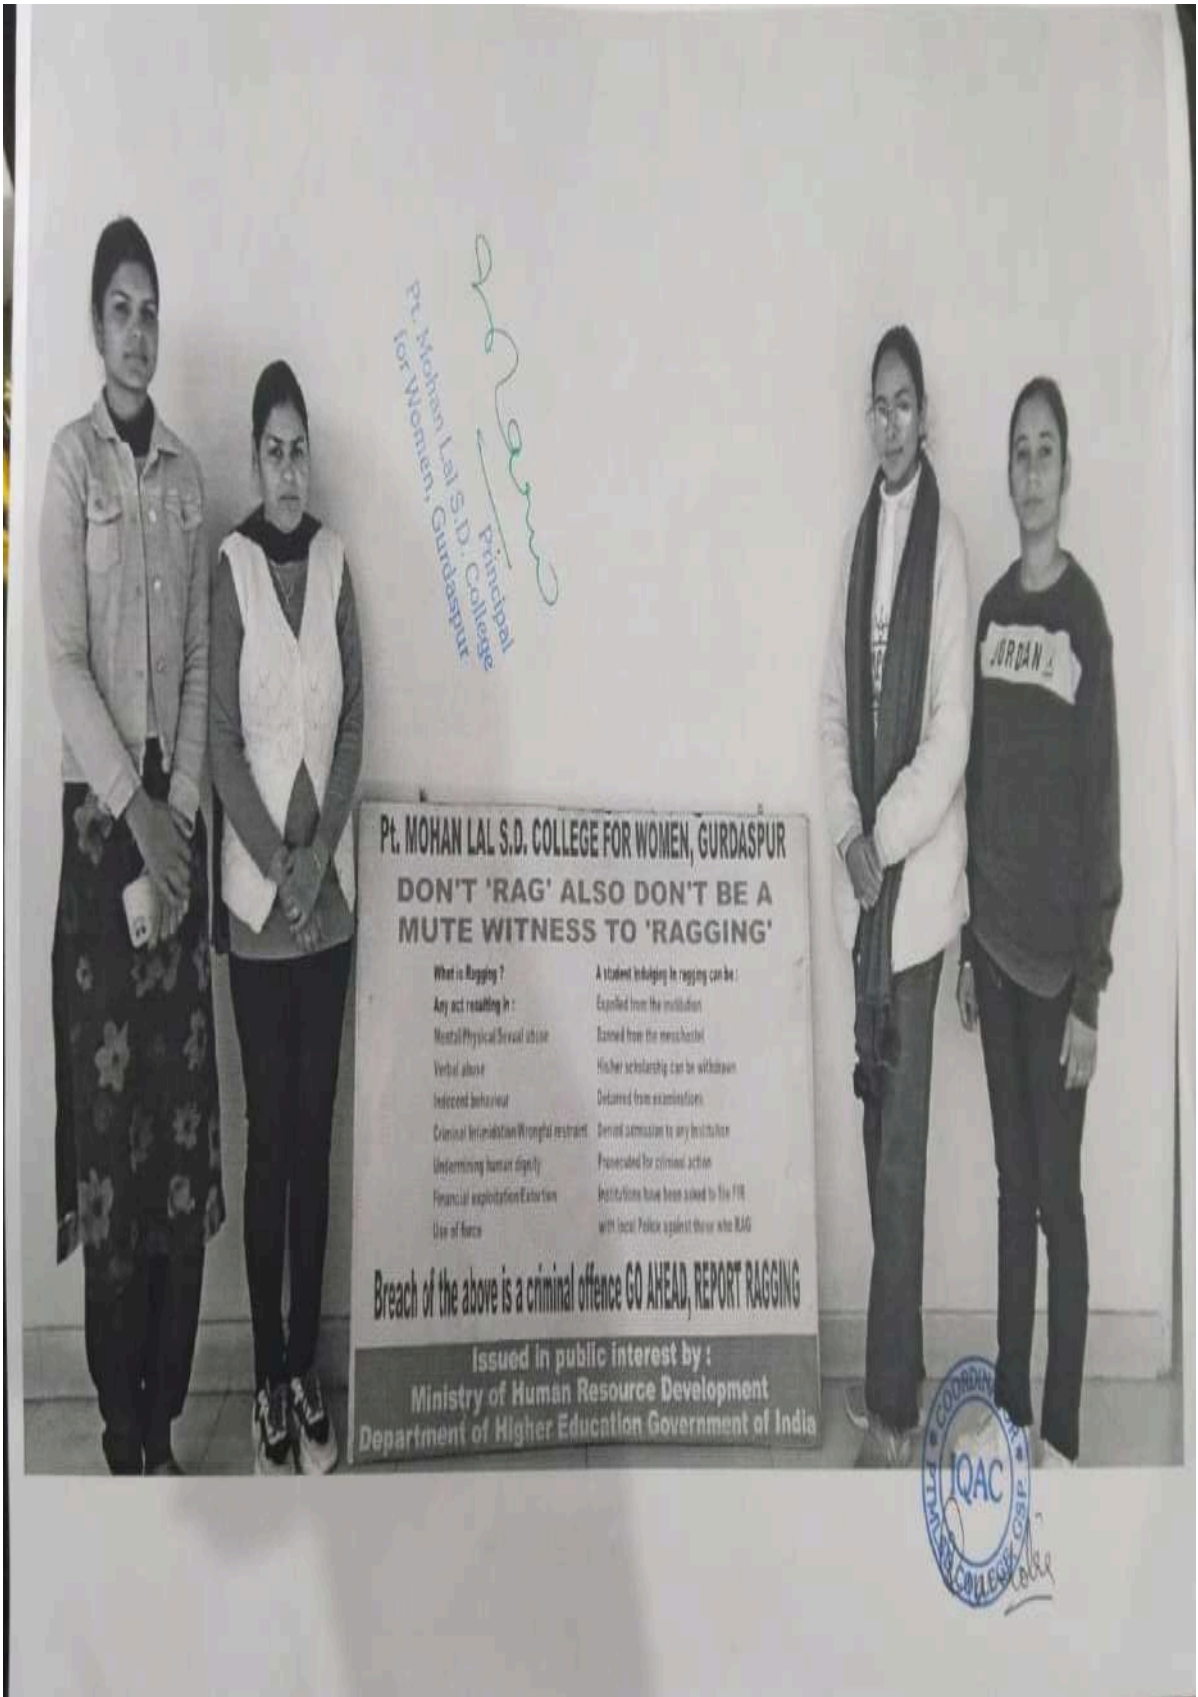

Principal
Pt. Mohan Lal S.D. College
for Women, Gurdaspur

Pt. MOHAN LAL S.D. COLLEGE FOR WOMEN, GURDASPUR
DON'T 'RAG' ALSO DON'T BE A MUTE WITNESS TO 'RAGGING'

What is Ragging ?	A student indulging in ragging can be :
Any act resulting in :	Expelled from the institution
Mental/Physical Sexual abuse	Expelled from the mess/hostel
Verbal abuse	Highest scholarship can be withdrawn
Indecent behaviour	Debarred from examinations
Criminal Intimidation/Wrongful restraint	Denial admission to any institution
Undermining human dignity	Prosecuted for criminal action
Financial exploitation/Extortion	Institutions have been asked to file FIR with local Police against those who RAG
Use of force	

Breach of the above is a criminal offence GO AHEAD, REPORT RAGGING

Issued in public interest by :
Ministry of Human Resource Development
Department of Higher Education Government of India

Principal
Pt. Mohan Lal S.D. College
for Women, Gurdaspur